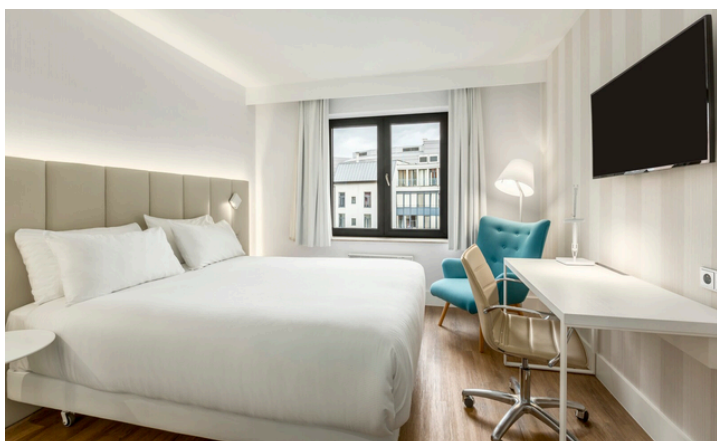

CONFERENCE VENUE

KBR ROYAL LIBRARY OF BELGIUM BRUSSELS

 Mont des Arts 28,
1000 Brussels, Belgium

[Website](#)

To facilitate your stay, we secured room blocks in four hotels near the KBR Library. We strongly recommend that you book your room as soon as possible, as the rooms will be released closer to the date. Thereafter, any new bookings will be subject to the hotels' respective availabilities and rates.

[Use this link to benefit from the EDANA reduced rate.](#)

NH COLLECTION GRAND SABLON

HOTEL NH COLLECTION BRUSSELS GRAND SABLON

Rue Bodenbroek 2,
1000 Brussels, Belgium

[Website](#)

Located 500m from the KBR Royal Library
(approx. 7 minutes walk)

[Website](#)

Located 1.2 km from the KBR Royal Library
(approx. 15 minutes walk)

EDANA rate:
230€ incl. breakfast and VAT

[Use this link to benefit from the EDANA reduced rate.](#)

NH GRAND PLACE ARENBERG

HOTEL NH BRUSSELS GRAND PLACE ARENBERG

Rue d'Assaut 15,
1000 Brussels, Belgium

[Website](#)

Located 700m from the KBR Royal Library
(approx. 10 minutes walk)

EDANA rate:
210€ incl. breakfast and VAT

[Use this link to benefit from the EDANA reduced rate.](#)