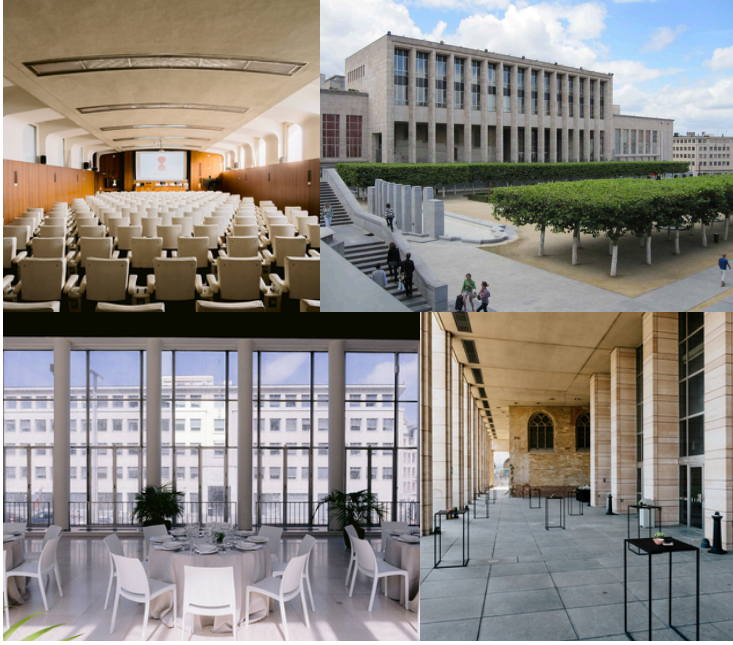

CONFERENCE VENUE

KBR ROYAL LIBRARY OF BELGIUM BRUSSELS

 Mont des Arts 28,
1000 Brussels, Belgium

[Website](#)

To facilitate your stay, we secured room blocks in four hotels near the KBR Library. We strongly recommend that you book your room as soon as possible, as the rooms will be released closer to the date. Thereafter, any new bookings will be subject to the hotels' respective availabilities and rates.

HILTON BRUSSELS GRAND PLACE

HILTON HOTEL BRUSSELS

Carrefour de l'Europe 3,
1000 Brussels, Belgium

[Website](#)

Located 280m from the KBR Royal Library
(approx. 4 minutes walk)

EDANA rate:
269€ incl. breakfast and VAT

[Use this link to benefit from the EDANA reduced rate.](#)

NH COLLECTION GRAND SABLON

HOTEL NH COLLECTION BRUSSELS GRAND SABLON

Rue Bodenbroek 2,
1000 Brussels, Belgium

[Website](#)

Located 500m from the KBR Royal Library
(approx. 7 minutes walk)

HOTEL NH BRUSSELS GRAND PLACE ARENBERG

Rue d'Assaut 15,
1000 Brussels, Belgium

[Website](#)

Located 700m from the KBR Royal Library
(approx. 10 minutes walk)

EDANA rate:
210€ incl. breakfast and VAT

[Use this link to benefit from the EDANA reduced rate.](#)