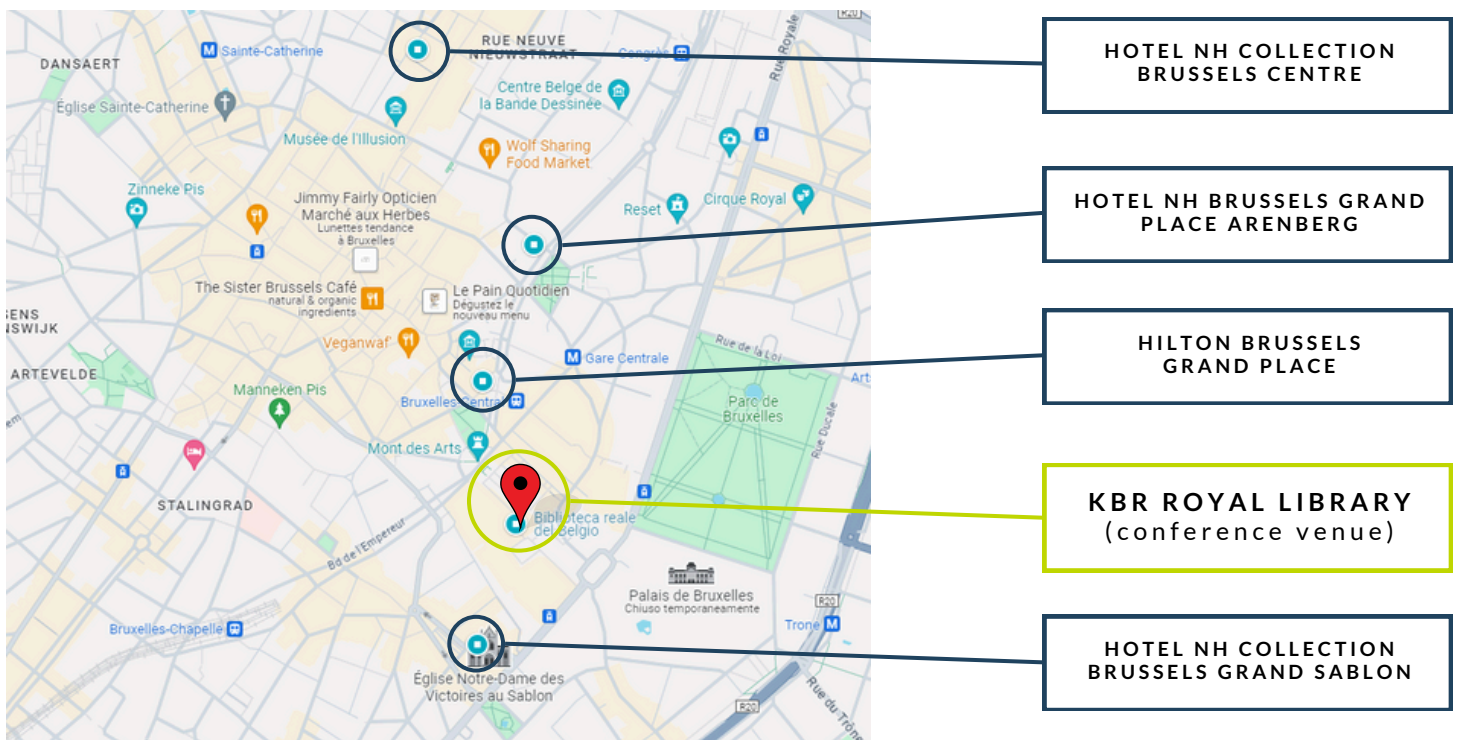

CONFERENCE VENUE

KBR ROYAL LIBRARY OF BELGIUM BRUSSELS

 Mont des Arts 28,
1000 Brussels, Belgium

[Website](#)

To facilitate your stay, we secured room blocks in four hotels near the KBR Library. We strongly recommend that you book your room as soon as possible, as the rooms will be released closer to the date. Thereafter, any new bookings will be subject to the hotels' respective availabilities and rates.

HILTON BRUSSELS GRAND PLACE

HILTON HOTEL BRUSSELS

Carrefour de l'Europe 3,
1000 Brussels, Belgium

[Website](#)

Located 280m from the KBR Royal Library
(approx. 4 minutes walk)

EDANA rate:
269€ incl. breakfast and VAT

[Use this link to benefit from the EDANA reduced rate.](#)

NH COLLECTION GRAND SABLON

HOTEL NH COLLECTION BRUSSELS GRAND SABLON

Rue Bodenbroek 2,
1000 Brussels, Belgium

[Website](#)

Located 500m from the KBR Royal Library
(approx. 7 minutes walk)

HOTEL NH BRUSSELS GRAND PLACE ARENBERG

Rue d'Assaut 15,
1000 Brussels, Belgium

[Website](#)

Located 700m from the KBR Royal Library
(approx. 10 minutes walk)

EDANA rate:
210€ incl. breakfast and VAT

[Use this link to benefit from the EDANA reduced rate.](#)