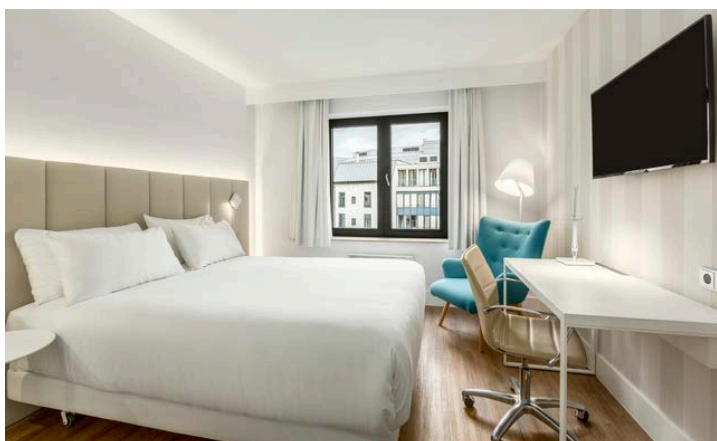

NH GRAND PLACE ARENBERG