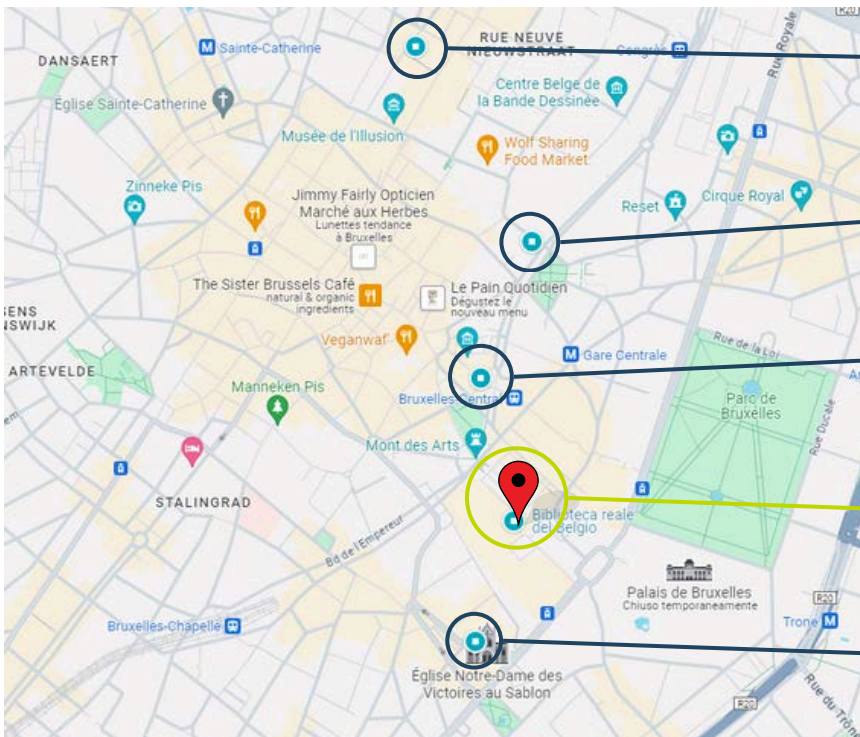

CONFERENCE VENUE

KBR ROYAL LIBRARY OF BELGIUM BRUSSELS

 Mont des Arts 28,
1000 Brussels, Belgium

[Website](#)

To facilitate your stay, we secured room blocks in four hotels near the KBR Library. We strongly recommend that you book your room as soon as possible, as the rooms will be released closer to the date. Thereafter, any new bookings will be subject to the hotels' respective availabilities and rates.

HILTON HOTEL BRUSSELS

Carrefour de l'Europe 3,
1000 Brussels, Belgium

[Website](#)

Located 280m from the KBR Royal Library
(approx. 4 minutes walk)

EDANA rate:

269€ incl. breakfast and VAT

[Use this link to benefit from the EDANA reduced rate.](#)

NH COLLECTION GRAND SABLON

HOTEL NH COLLECTION BRUSSELS GRAND SABLON

Rue Bodenbroek 2,
1000 Brussels, Belgium

[Website](#)

Located 500m from the KBR Royal Library
(approx. 7 minutes walk)

EDANA rate:

250€ incl. breakfast and VAT

[Use this link to benefit from the EDANA reduced rate.](#)

NH COLLECTION BRUSSELS CENTRE

HOTEL NH COLLECTION BRUSSELS CENTRE

Bd Adolphe Max 7,
1000 Brussels, Belgium

[Website](#)

Located 1.2 km from the KBR Royal Library
(approx. 15 minutes walk)