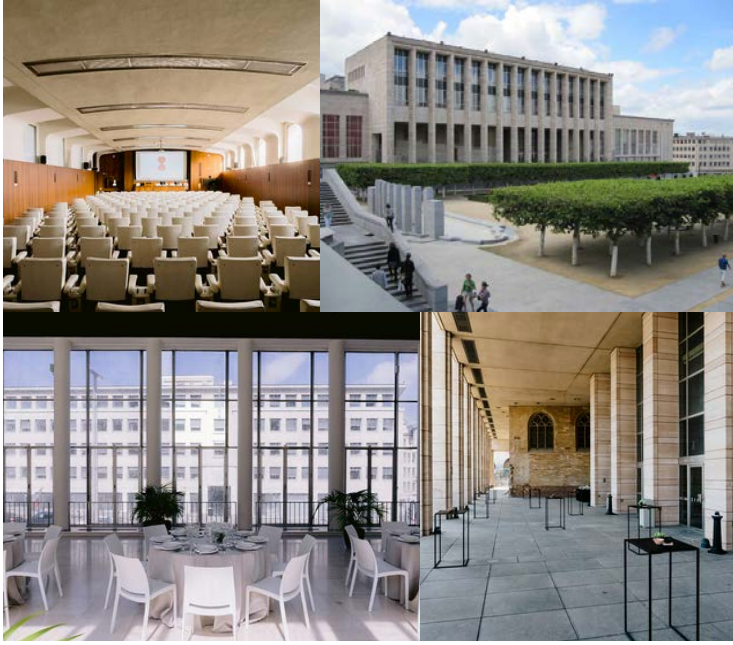

CONFERENCE VENUE

KBR ROYAL LIBRARY OF BELGIUM BRUSSELS

 Mont des Arts 28,
1000 Brussels, Belgium

[Website](#)

To facilitate your stay, we secured room blocks in four hotels near the KBR Library. We strongly recommend that you book your room as soon as possible, as the rooms will be released closer to the date. Thereafter, any new bookings will be subject to the hotels' respective availabilities and rates.

**HOTEL NH COLLECTION
BRUSSELS CENTRE**

**HOTEL NH BRUSSELS GRAND
PLACE ARENBERG**

**HILTON BRUSSELS
GRAND PLACE**

**KBR ROYAL LIBRARY
(conference venue)**

**HOTEL NH COLLECTION
BRUSSELS GRAND SABLON**

HILTON BRUSSELS GRAND PLACE

HILTON HOTEL BRUSSELS

Carrefour de l'Europe 3,
1000 Brussels, Belgium

[Website](#)

Located 280m from the KBR Royal Library
(approx. 4 minutes walk)

EDANA rate:

269€ incl. breakfast and VAT

[Use this link to benefit from the EDANA reduced rate.](#)

NH COLLECTION GRAND SABLON

HOTEL NH COLLECTION BRUSSELS GRAND SABLON

Rue Bodenbroek 2,
1000 Brussels, Belgium

[Website](#)

Located 500m from the KBR Royal Library
(approx. 7 minutes walk)

EDANA rate:

250€ incl. breakfast and VAT