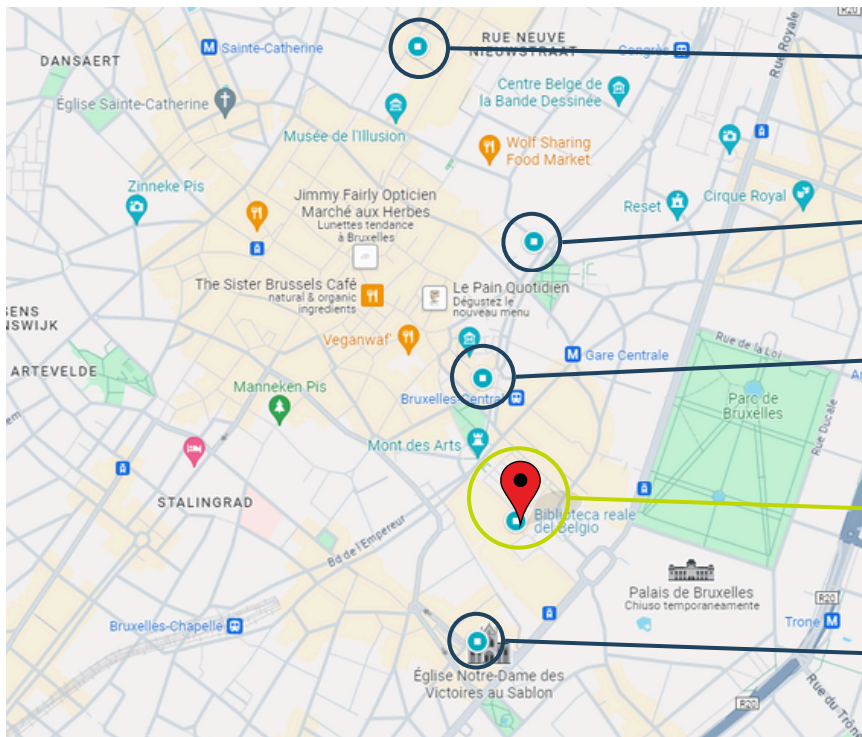

# CONFERENCE VENUE

## KBR ROYAL LIBRARY OF BELGIUM BRUSSELS

 Mont des Arts 28,  
1000 Brussels, Belgium

[Website](#)

To facilitate your stay, we secured room blocks in four hotels near the KBR Library. We strongly recommend that you book your room as soon as possible, as the rooms will be released closer to the date. Thereafter, any new bookings will be subject to the hotels' respective availabilities and rates.

## HILTON HOTEL BRUSSELS

Carrefour de l'Europe 3,  
1000 Brussels, Belgium

[Website](#)

Located 280m from the KBR Royal Library  
(approx. 4 minutes walk)

**EDANA rate:**

**269€ incl. breakfast and VAT**

Write to this email address using the code  
"EDANA24" with your check in and check  
out date to benefit from the EDANA  
reduced rate:

## HOTEL NH BRUSSELS GRAND PLACE ARENBERG

Rue d'Assaut 15,  
1000 Brussels, Belgium

[Website](#)

Located 700m from the KBR Royal Library  
(approx. 10 minutes walk)

**EDANA rate:**  
**210€ incl. breakfast and VAT**