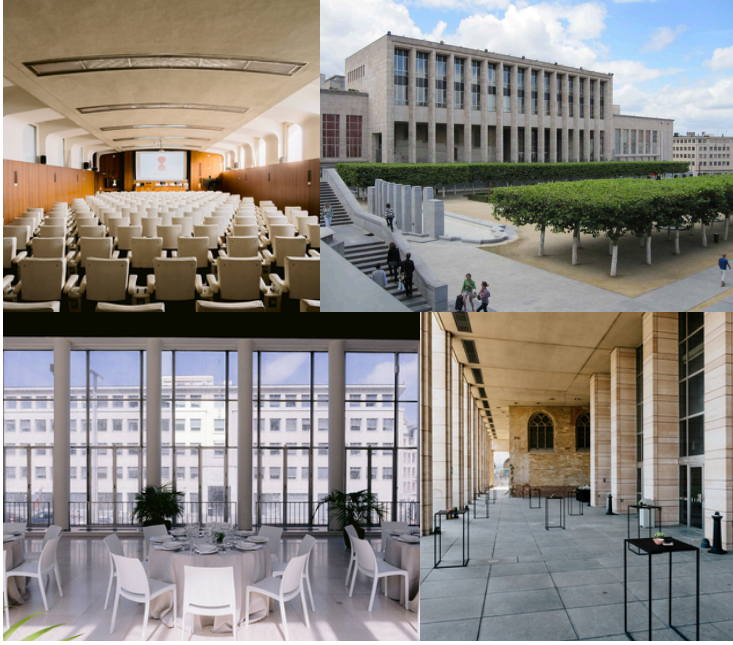

## KBR ROYAL LIBRARY OF BELGIUM BRUSSELS

 Mont des Arts 28,  
1000 Brussels, Belgium

[Website](#)

To facilitate your stay, we secured room blocks in four hotels near the KBR Library. We strongly recommend that you book your room as soon as possible, as the rooms will be released closer to the date. Thereafter, any new bookings will be subject to the hotels' respective availabilities and rates.

**HOTEL NH COLLECTION  
BRUSSELS CENTRE**

**HOTEL NH BRUSSELS GRAND  
PLACE ARENBERG**

**HILTON BRUSSELS  
GRAND PLACE**

**KBR ROYAL LIBRARY  
(conference venue)**

**HOTEL NH COLLECTION  
BRUSSELS GRAND SABLON**