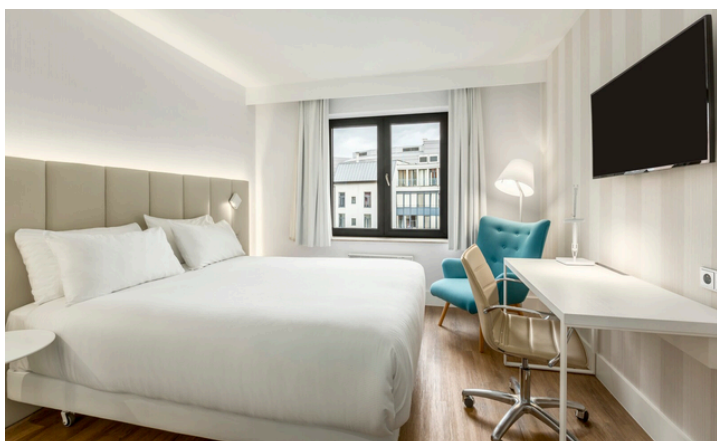

NH GRAND PLACE ARENBERG