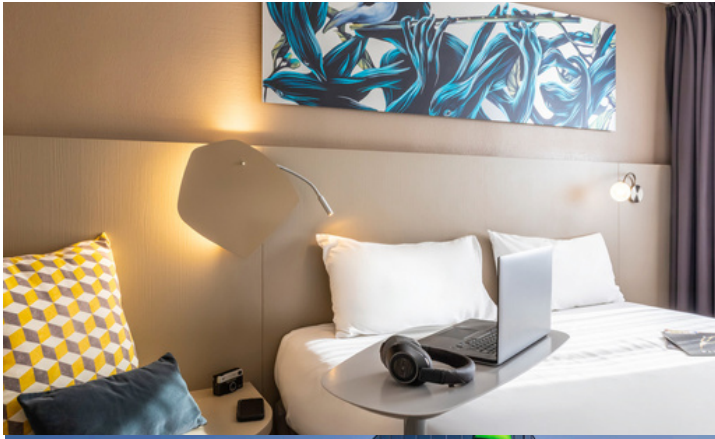

IBIS STYLES PARIS TOLBIAC BIBLIOTHÈQUE

21 Rue de Tolbiac, 75013 Paris

[Website](#)

Located 900m from STATION F (approx. 13 minutes walk)

OUR RECOMMENDATIONS IN THE SURROUNDING OF PLACE D'ITALIE – 13ÈME ARRONDISSEMENT