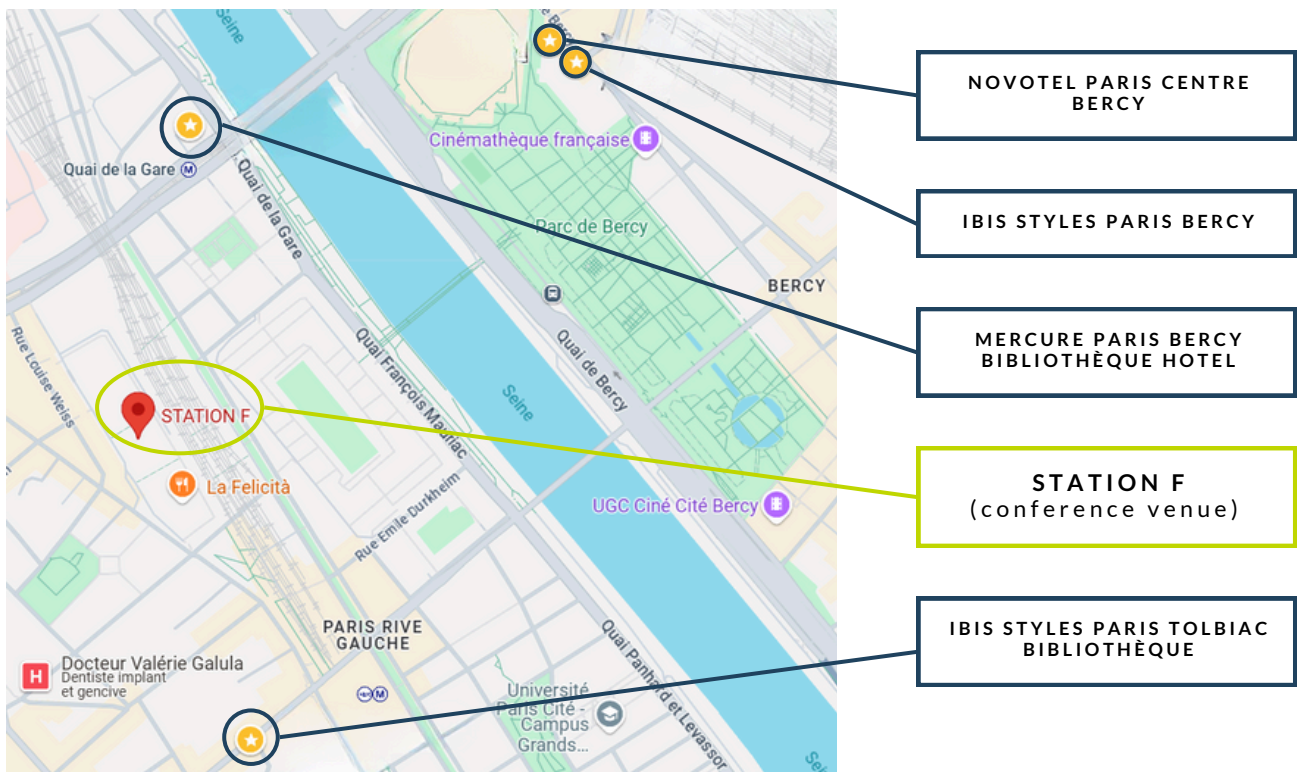

 10 min.

**Aéroport Paris Orly**

 23 min.

**Aéroport Paris Charles-  
de-Gaulle**

 33 min.

Please note that EDANA has not pre-arranged hotel accommodations, as Paris offers a diverse selection of lodging options. However, for your convenience, we recommend several hotels located near Station F.

### MERCURE PARIS BERCY BIBLIOTHÈQUE HOTEL

6 Bd Vincent Auriol, 75013 Paris

[Website](#)

Located 500m from STATION F (approx. 7 minutes walk)

## NOVOTEL PARIS CENTRE BERCY

85 Rue de Bercy, 75012 Paris

[Website](#)

Located 1.3 kms from STATION F (approx.  
15 minutes walk)

## MERCURE PARIS PLACE D'ITALIE HOTEL

25 Bd Auguste Blanqui, 75013 Paris

[Website](#)

Located 1.6 kms from STATION F (approx. 23 minutes walk)