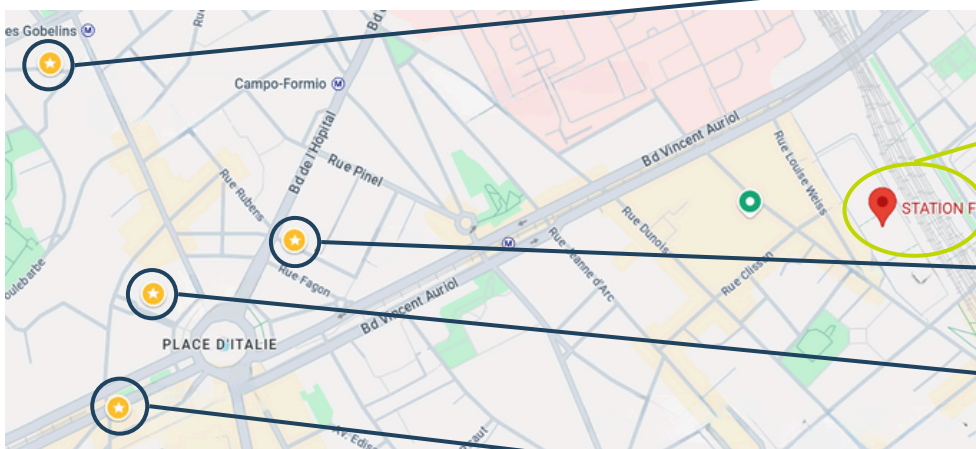

HENRIETTE HOTEL

STATION F
(conference venue)

C.O.Q. PARIS HOTEL

ROSALIE HOTEL

MERCURE PARIS PLACE
D'ITALIE HOTEL