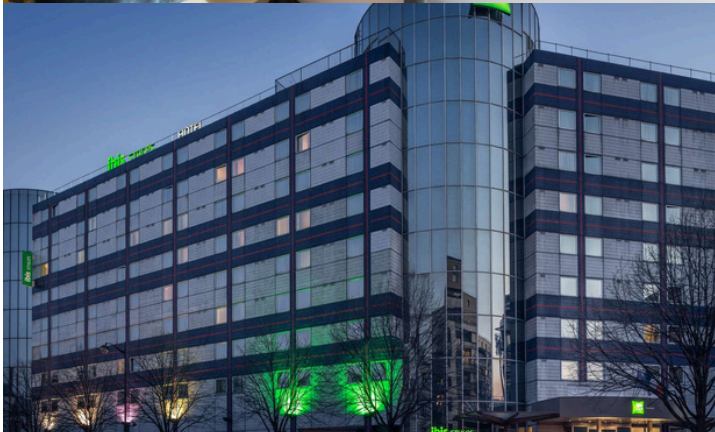

IBIS STYLES PARIS BERCY

77 Rue de Bercy, 75012 Paris

[Website](#)

Located 1.3 kms from STATION F (approx.
17 minutes walk)