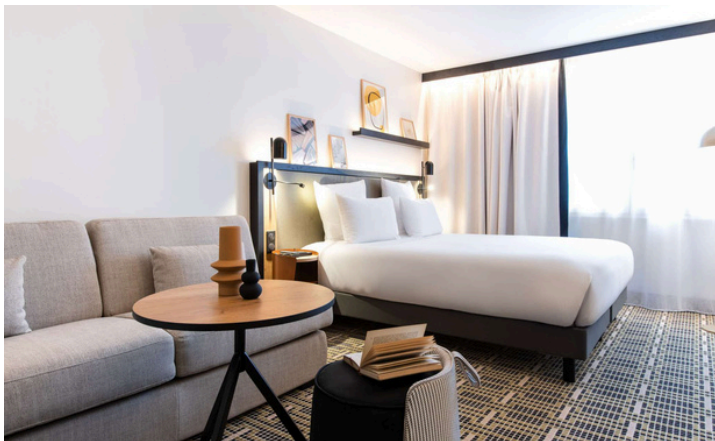

### MERCURE PARIS BERCY BIBLIOTHÈQUE HOTEL

6 Bd Vincent Auriol, 75013 Paris

[Website](#)

Located 500m from STATION F (approx. 7 minutes walk)