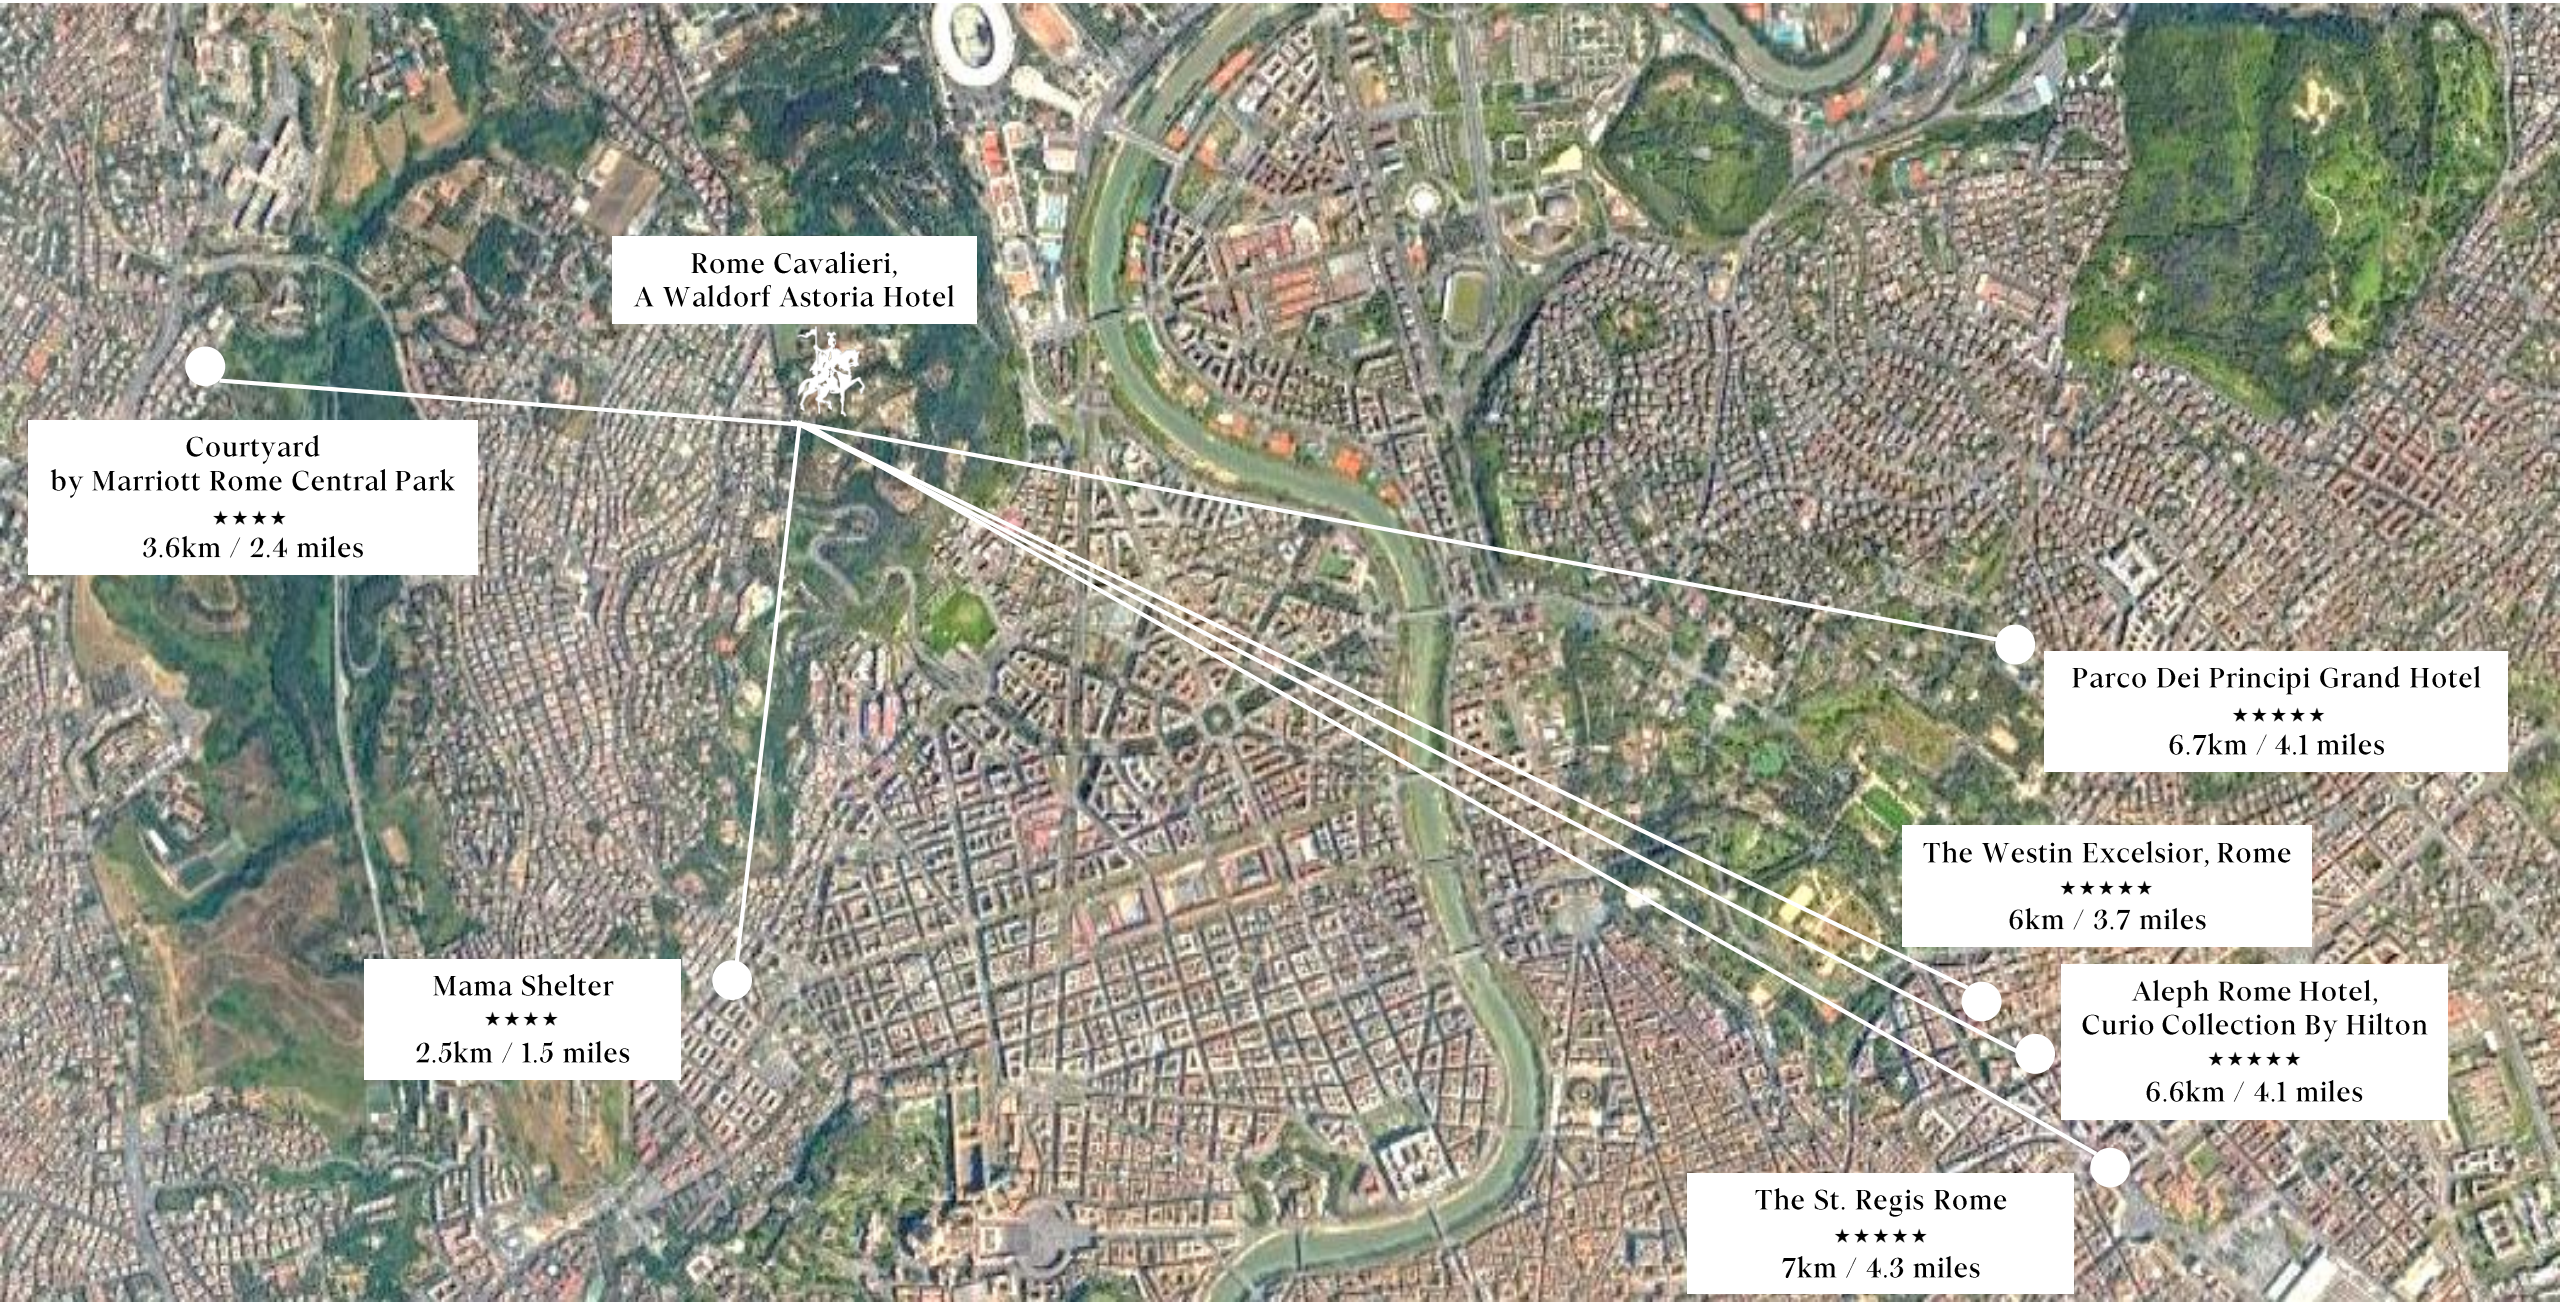

CLOSEBY HOTELS FOR OVERFLOW OPPORTUNITIES DURING THE EVENT

**Rome Cavalieri,
A Waldorf Astoria Hotel**

**Courtyard
by Marriott Rome Central Park**
★★★★
3.6km / 2.4 miles

Mama Shelter
★★★★
2.5km / 1.5 miles

Parco Dei Principi Grand Hotel
★★★★★
6.7km / 4.1 miles

The Westin Excelsior, Rome
★★★★★
6km / 3.7 miles

**Aleph Rome Hotel,
Curio Collection By Hilton**
★★★★★
6.6km / 4.1 miles

The St. Regis Rome
★★★★★
7km / 4.3 miles

ADDITIONAL INFORMATION ON ALTERNATIVE 4 AND 5 STARS HOTELS

HOTEL	DISTANCE FROM RC	NO. OF ROOMS	TRAVEL TIME	ADDRESS	WEBSITE	TELEPHONE NUMBER	FAX	EMAIL
Aleph Rome Hotel, Curio Collection by Hilton (5* Hotel)	6.6 km – 4.1 miles	90 rooms	20 minutes	Via di San Basilio, 15	Aleph Rome	+39 06 4229001	+39 06 4290000	reservations@alephrome.com
Hotel Westin Excelsior (5° Hotel)	6 km – 3.7 miles	281 rooms, 35 suites TOT: 316 rooms	13 minutes	Via Vittorio Veneto, 125	Westin Rome	+39 06 47081	+39 06 4826205	excelsiorRome@westin.com
Hotel Parco dei Principi (5° Hotel)	6.7 km – 4.1 miles	179 rooms, 24 suites TOT: 203 rooms	15 minutes	Via G. Frescobaldi 5	Parco dei Principi	+39 06 854421	+39 06 8845104	reservations@parcodeiprincipi.com
The St. Regis Rome (5° Hotel)	7km – 4.3 miles	161 rooms	20 minutes	Via Vittorio Emanuele Orlando, 3	The St. Regis Rome	+39 06 4709	+39 06 4747307	stregisrome@stregis.com
Mama Shelter	2.5km – 1.5 miles	217 rooms	7 minutes	Via Luigi Rizzo, 20	Mama Shelter	+39 06 94538900		roma@mamashelter.com
Hotel Courtyard by Marriott Rome Central Park (4° Hotel)	3.6 km – 2.2 miles	162 rooms	7 minutes	Via Giuseppe Moscati 7	Courtyard by Marriott	+39 06 4826205 +39 06 355741	+39 06 3017944	reservations@hotelcentralparkroma.com